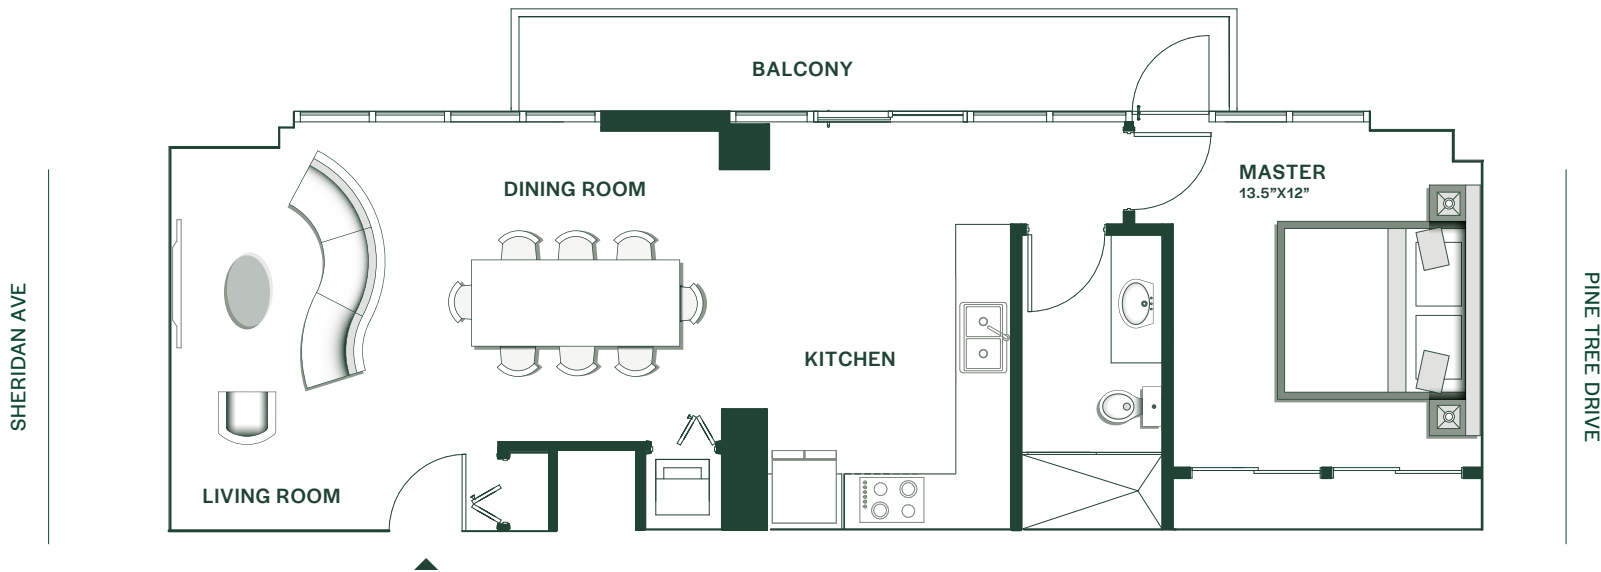

Residence 203

1 BEDROOM
1 BATHROOM

INTERIOR:
851 SQ FT

EXTERIOR:
113 SQ FT

⌂ The dimensions and square footage of the units shown in these floor plans have been calculated from the centerline of the exterior walls to the centerline of interior demising walls, including structural walls and other interior structural components of the building which are not part of the units, and vary (and are greater than) from the dimensions that would be determined by using the definition of the "unit" set forth in the prospectus and the declaration. The configuration, use of space or floor plan design shown in these floor plans are proposed and subject to change. All dimensions and square footages are approximate and subject to change.