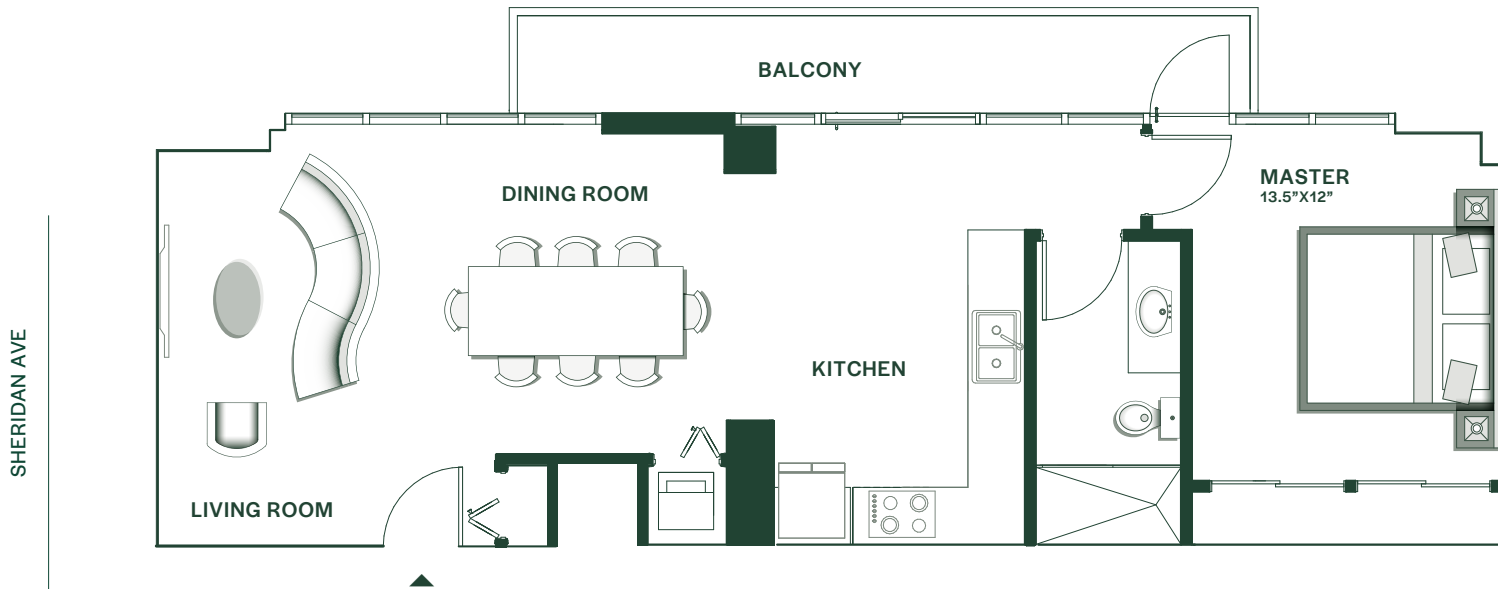

Residence 304

**1 BEDROOM
1 BATHROOM**

**INTERIOR:
851 SQ FT**

**EXTERIOR:
80 SQ FT**

⚠ The dimensions and square footage of the units shown in these floor plans have been calculated from the centerline of the exterior walls to the centerline of interior demising walls, including structural walls and other interior structural components of the building which are not part of the units, and vary (and are greater than) from the dimensions that would be determined by using the definition of the "unit" set forth in the prospectus and the declaration. The configuration, use of space or floor plan design shown in these floor plans are proposed and subject to change. All dimensions and square footages are approximate and subject to change.